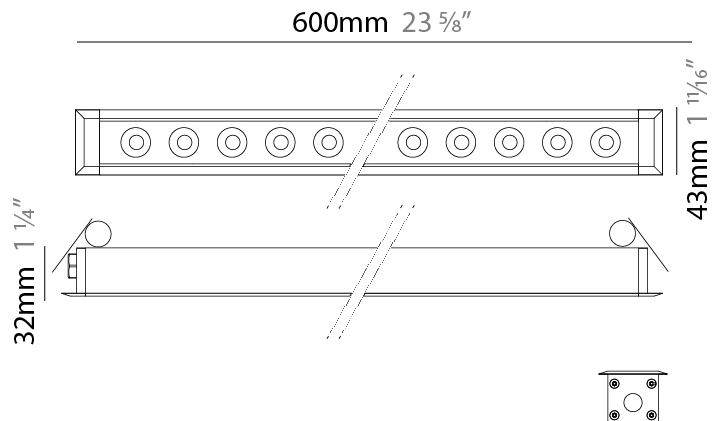

GENERAL

Series: Mini Corniche
Brand: Platek
Division: Exterior
Mounting Type: Recessed
Mounting Location: Ceiling
Subcategory: Downlight

PHYSICAL

Shape: Rectangle
Length (mm): 620
Length (in): 24 ³/₈
Width (mm): 43
Width (in): 1 ⁵/₈
Height (mm): 32
Height (in): 1 ¹/₄
Ceiling Thickness (mm): 2 - 13
Ceiling Thickness (in): 1/16 - 1/2
Light Distribution: Downlight
Weight (kg): 1.3
Weight (lbs): 2.8
Diffuser: Clear tempered glass
Gasket: Gore-Tex valve to prevent condensation
Fixture Finish: [BLK](#) / [WHI](#) / [GRY](#) / [COR](#) / [ANT](#) / [BRZ](#)
Fixture Material: Extruded Aluminum
Cut-out Measurements: 36mm / 1 7/16" x 610mm / 24"

ELECTRICAL

Lamp Type: LED
Total Output Wattage (W): 18.5 / 10.5 (Dif) / 11 (Asy)
Driver Included: No
Driver Location: Remote
Driver Type: Constant Voltage - 120 / 277Vac
Driver Class: Class 2
Input Voltage (V): 120 - 277
Output Voltage (V): 24
Upon Request: (Not included - see components [IP65 or higher enclosure to be supplied by others]) 0-10Vdc dimming / Phase dimming / Non-dimming 120/277Vac

LED

Number of LEDs: 18
Color Temperature (°K): [3000](#) / [4000](#)
Max. Delivered Lumen (lm): 1500 / 1560
Nominal Lumen (lm): 2520 / 2610
CRI: >80 CRI
Lamp Life (hrs): 60000

OPTICAL

Optic°: [13](#) / [26](#) / [40](#) / [ASY](#) / [DIF](#) / [ELL](#)

RATINGS AND CERTIFICATIONS

Certified By: Certified for North American Standards
IP rating: IP65
IK Rating: IK07
Bug Rating: B2 U1 G0

PROJECT
TYPE
SPECIFIER
QUANTITY
DATE